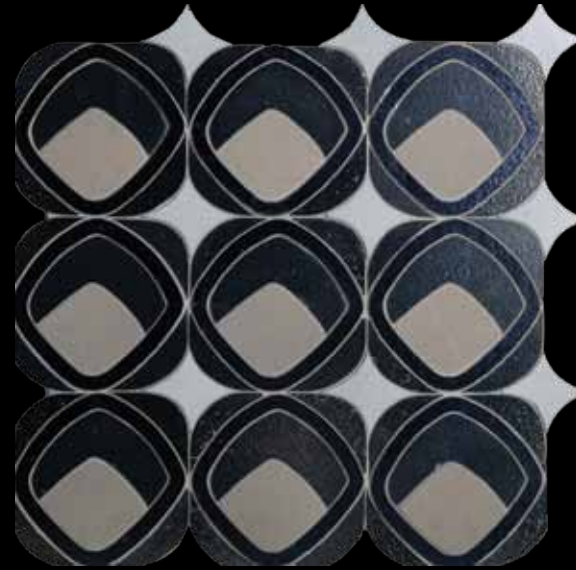

Code: 9811000

Type: Water Jet Model 1 Lava Mosaic

Net: 29cm*28.5cm

Code: 9112500

Type: Water Jet Model 4 Lava Mosaic

Size: 31.5cm*31.5cm

Code: 9811301

Type: Water Jet Model 3 Lava Mosaic