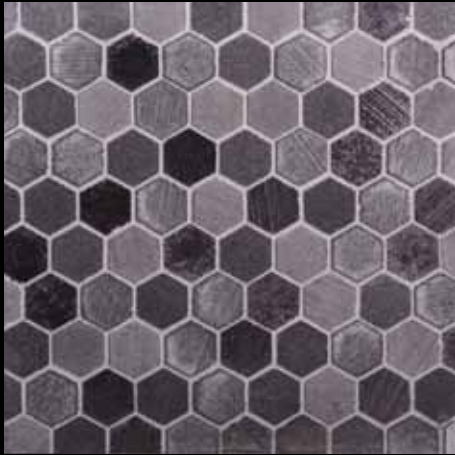

Code : 9812522

Type : Maskali Lava Diamond Mosaic

Size : 2.5cm*2.5cm

Code : 9810225

Type : Maskali Lava Sticks Mosaic

Size : 24cm*25.3cm

Hand Made by
Milestone
Since 1993
Design Company

Silver Series