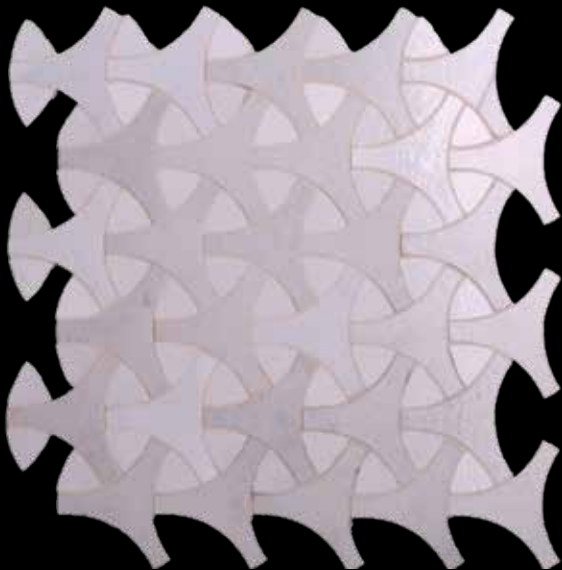

Code: 9112500

Type: Water Jet Model 4 Lava Mosaic

Size: 31.5cm*31.5cm