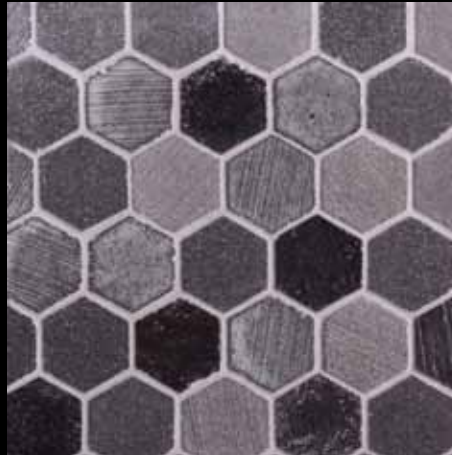

Code : 9815350

Type : Silver Lava Hexagon Mosaic

Size : 4.8cm*4.8cm

Net : 30.5cm*26cm