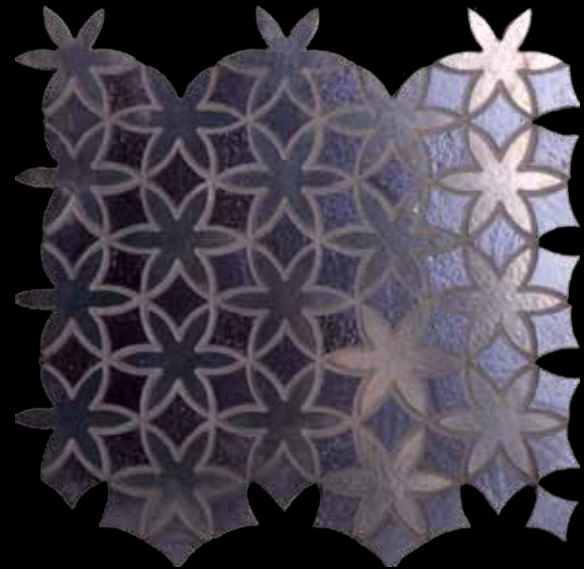

Net : 29.7cm*30.5cm

Code : 98137515

Type : Atlantis Lava Tile

Size : 7.5cm*15cm

Water Jet Mosaics

Code: 9811250

Type: Water Jet Model 2 Lava Mosaic

Net: 30.5cm*29cm