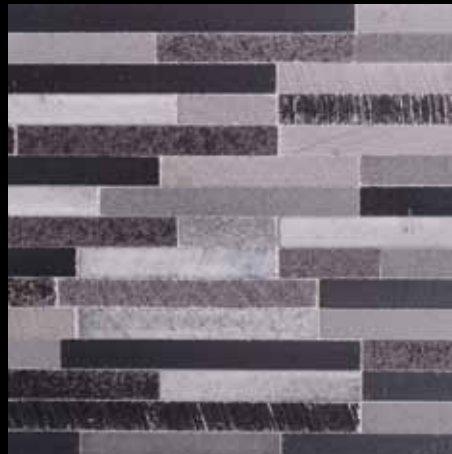

Code : 9815151

Type : Silver Lava Hexagon Tile

Size : 15cm*15cm

Code : 9810044

Type : Silver Lava long Hexagon Mosaic

Size : 25cm*31.5cm

Code : 9810511

Type : Silver Lava Sticks Mosaics